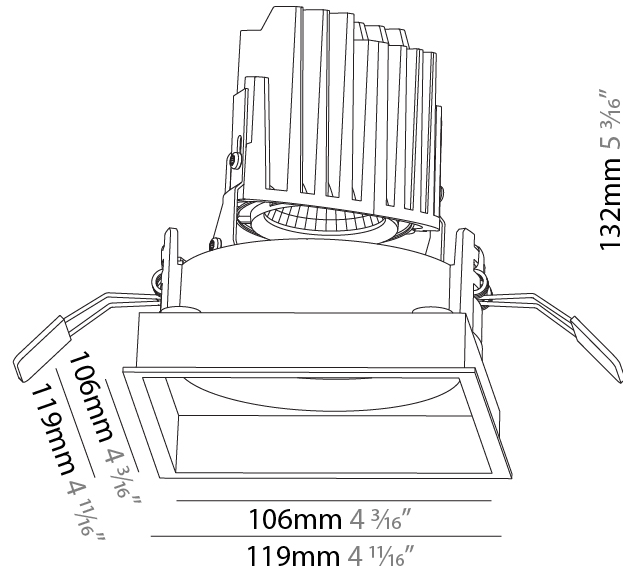

GENERAL

Series: Bioniq
Subseries: Bioniq Square Adjustable
Brand: Prolicht
Division: Architectural
Mounting Type: Recessed
Mounting Location: Ceiling
Subcategory: Downlight

PHYSICAL

Shape: Square
Length (mm): 119
Length (in): 4 11/16
Width (mm): 119
Width (in): 4 11/16
Depth (mm): 132
Depth (in): 5 3/16
Min. Recessing Depth (mm): 150
Min. Recessing Depth (in): 5 7/8
Light Distribution: Adjustable / Downlight
Weight (kg): 0.544
Weight (lbs): 1.2
Fixture Finish: SSR / BKV / CWI / CRY / HAB / LAG / UFT / ITA / RUA / RUR / MIC / FTG / MYG / TWT / LOD / PUS / FRO / FUP / KIA / POP / BLS / SPG / MEY / GOH / GUM / CHC / COM / ABZ / JAG / OBR / MOS / ROR
Fixture Material: Aluminum Die Cast
Cut-out Measurements: 114mm / 4 1/2" x 114mm / 4 1/2"

ELECTRICAL

Lamp Type: LED (Zhaga Standard)
Total Output Wattage (W): 15
Dimming: Dali Dimming
Driver Included: No
Driver Location: Recessed Housing
Driver Type: Constant Current - 120Vac
Housing: See components
Input Voltage (V): 120
Constant Current (MA): 350

LED

Number of LEDs: 1
Color Temperature (°K): Warm Dim
Max. Delivered Lumen (lm): 760
Nominal Lumen (lm): 1140
CRI: >90 CRI
Lamp Life (hrs): 50000

OPTICAL

Reflector°: 20 / 40 / 60
Adjustability: Rotational 355°; Tilt 30°

RATINGS AND CERTIFICATIONS

Certified By: Certified for North American Standards
IP rating: IP20